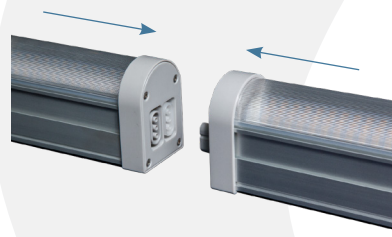

3.1"

44.9 inches (1,140mm)

BEAM ANGLE 120 DEGREES

FULL SPECTRUM WHITE

Infinity XE

LED Light Bar

DIMMING

0-10V dimming from max intensity to off.

WIRING & INTERCONNECTION

Infinity XE LED light bars can be electrically connected end-to-end or with an interconnection cable. See the installation manual for detailed instructions.

MAXIMUM DAISY-CHAIN

Voltage	Max # of connected	Current/Fixture
110	14	0.54 A
240	31	0.25A
277	35	0.22A