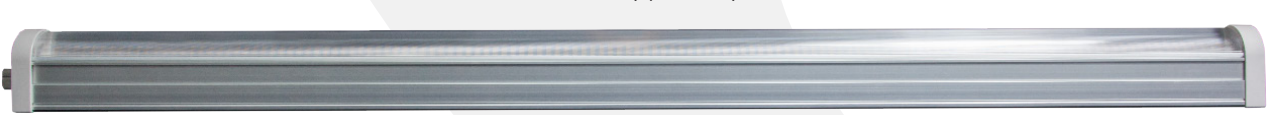

3.1"

44.9 inches (1,140mm)

BEAM ANGLE 120 DEGREES

FULL SPECTRUM WHITE

Infinity XE

LED Light Bar

DIMMING

0-10V dimming from max intensity to off.

WIRING & INTERCONNECTION

Infinity XE LED light bars can be electrically connected end-to-end or with an interconnection cable. See the installation manual for detailed instructions.

MAXIMUM DAISY-CHAIN

Voltage	Max # of connected	Current/Fixture
110	14	0.54 A
240	31	0.25A
277	35	0.22A