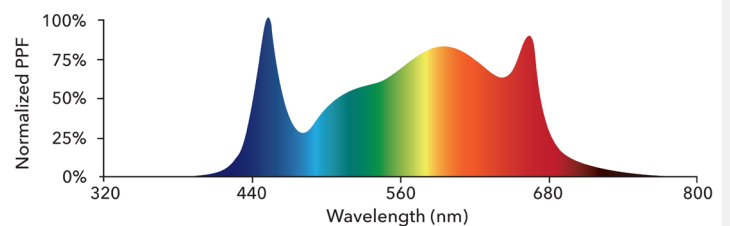

3.1"

44.9 inches (1,140mm)

BEAM ANGLE 120 DEGREES

FULL SPECTRUM WHITE

Infinity XE

LED Light Bar

DIMMING

0-10V dimming from max intensity to off.